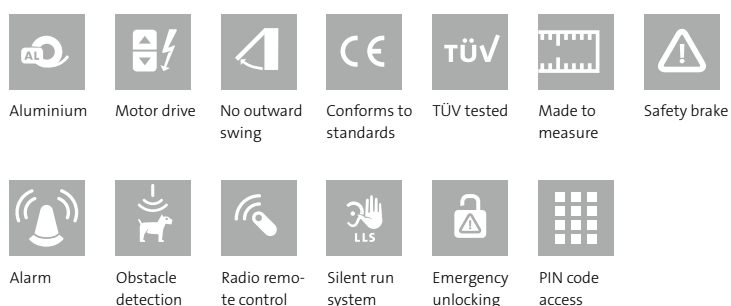

Function icons